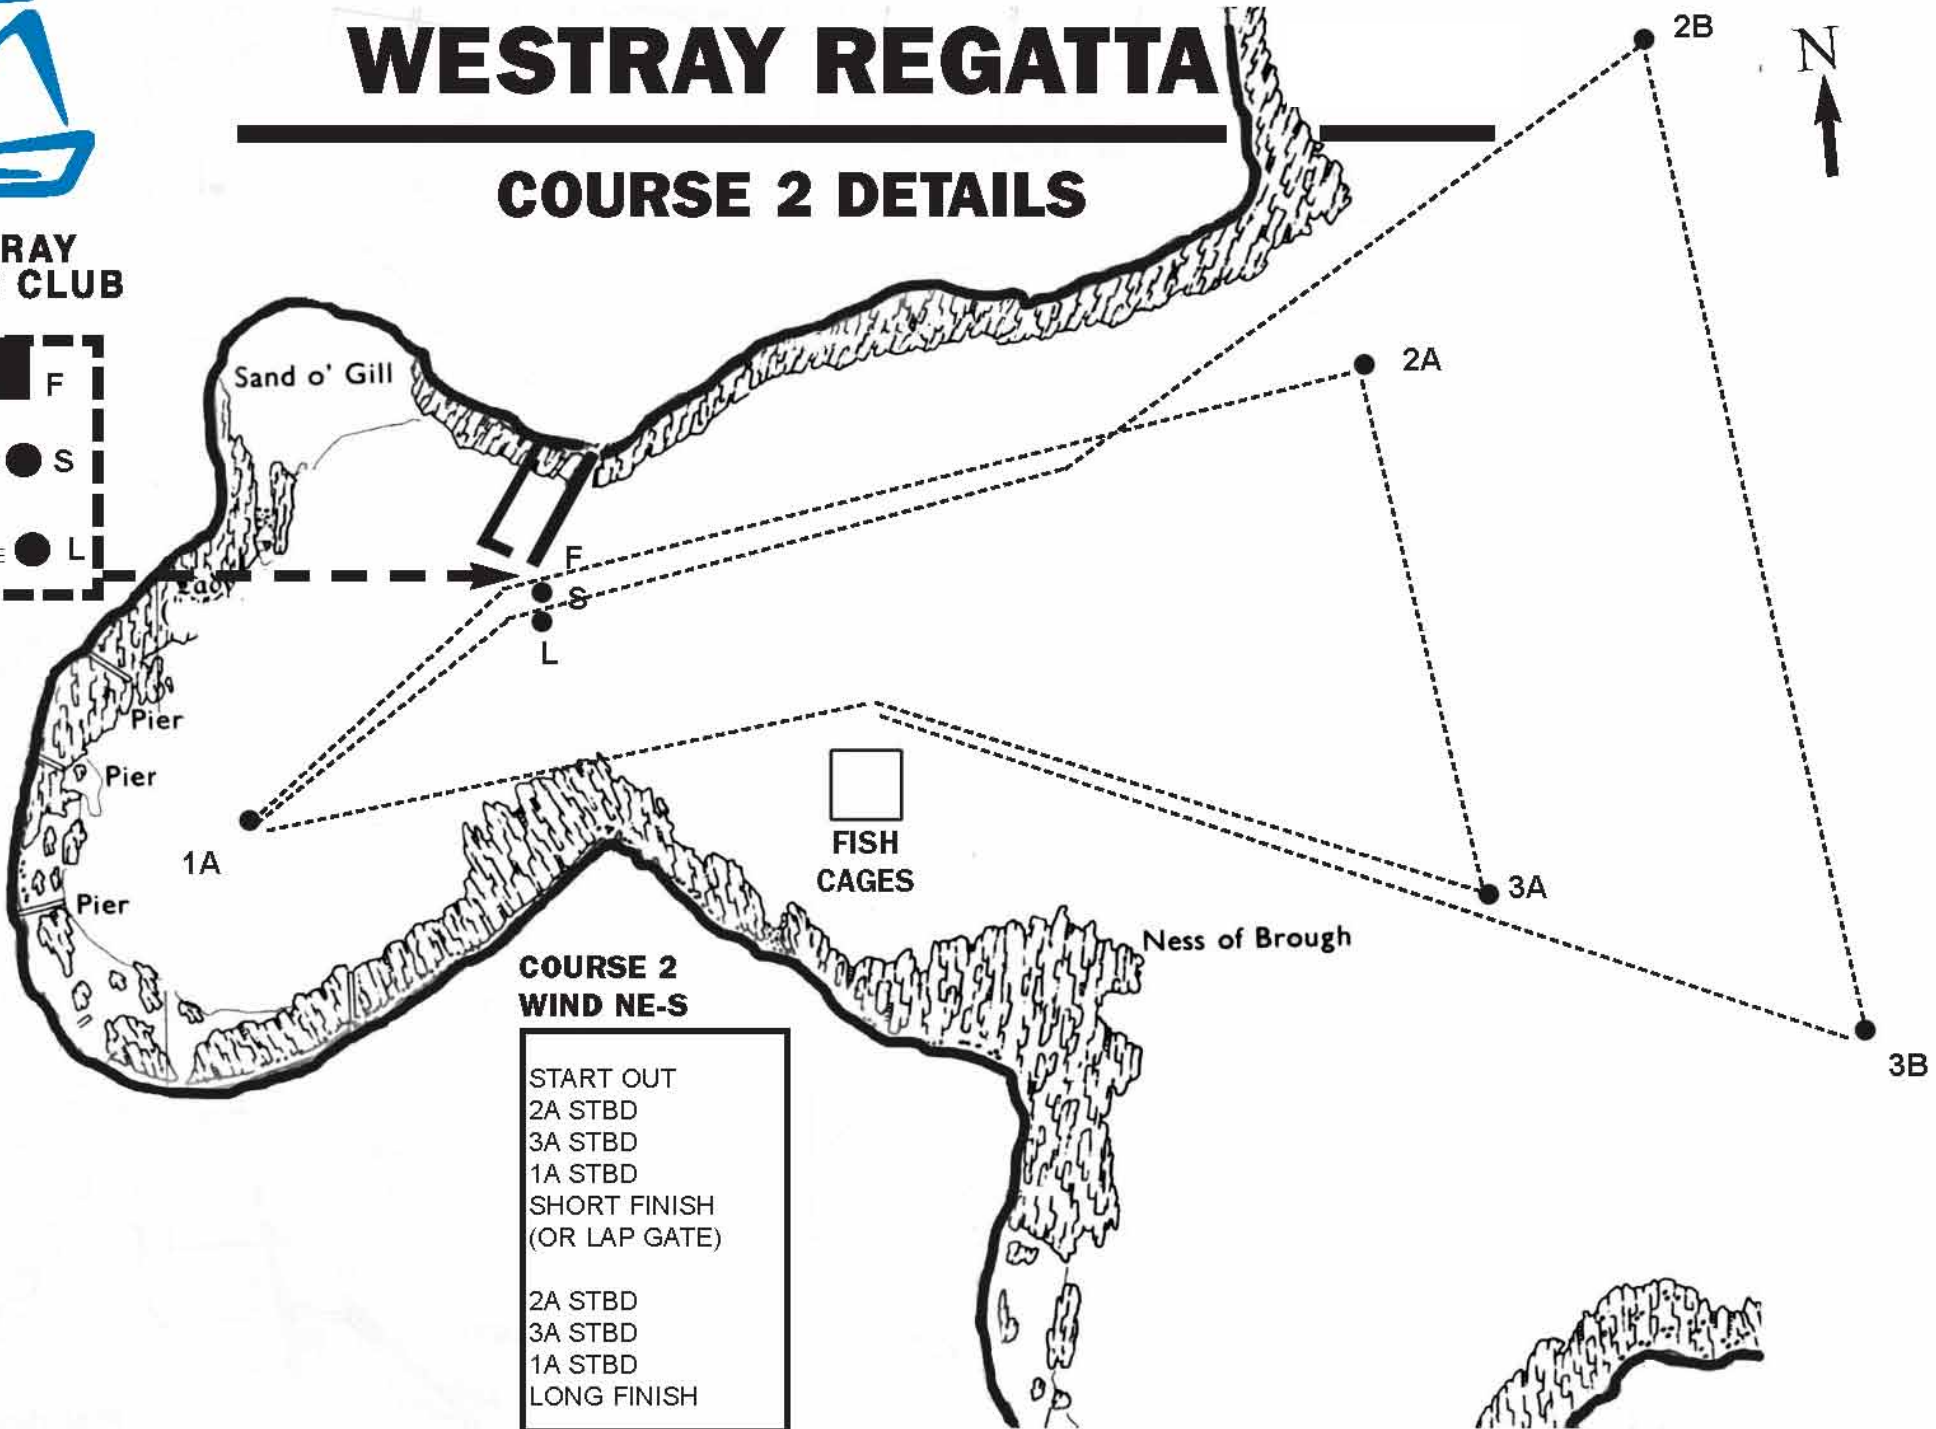

WESTRAY REGATTA

COURSE 2 DETAILS

WESTRAY
SAILING CLUB

COURSE 2 WIND NE-S

- START OUT
- 2A STBD
- 3A STBD
- 1A STBD
- SHORT FINISH
(OR LAP GATE)
- 2A STBD
- 3A STBD
- 1A STBD
- LONG FINISH